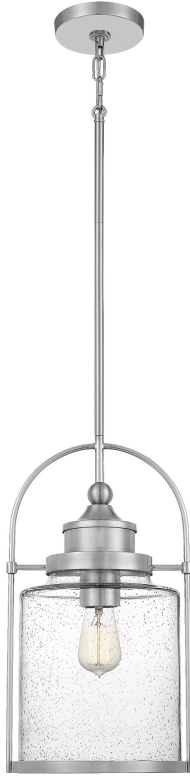

QPP2782BN

Payson Mini Pendant
Brushed Nickel

QUOIZEL
LIGHTING

DIMENSIONS

Dimensions: 9.75" W x 18.00" H x 9.00" D

Overall Height: 59.5"

Canopy Dimensions: 5.25"W x 5.25"D

Chain/Downrod Length: 2 x 6" & 2 x 12" Downrods

Weight: 5.96 lbs

DETAILS

Material: Steel

Glass/Shade Description: Clear Seeded Glass

LAMPING

Light Source: Incandescent

Bulb Included: No

Bulb Type: Medium Base

Bulb Quantity: 1

Watts per Bulb: 100

ELECTRICAL

Dimmable: Yes

Voltage: 120v

Wire Length: 8'

INSTALLATION

Location Rating: Damp