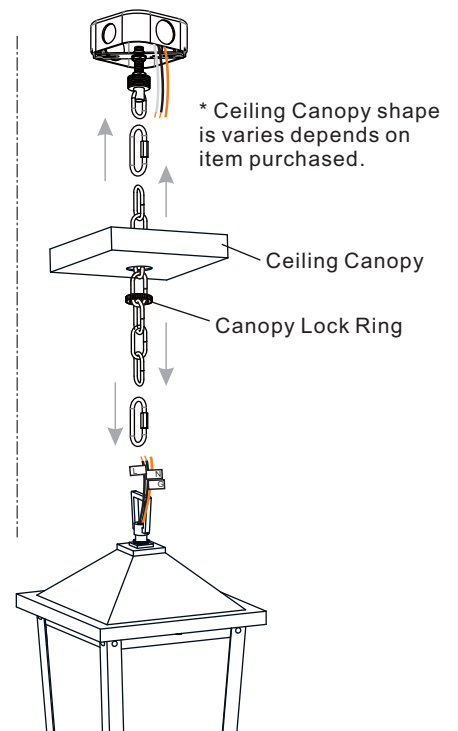

PACKAGE CONTENTS

MOUNTING HARDWARE

INSTALLATION

1 Install Glass Panels

2 Install Fixture Loop

3 Install Cage with Glass Panel

4 Install Crossbar Assembly

5 Install Fixture Chain

OPTIONAL: Adjust Chain as desired, using pliers and soft cloth (neither included).

Suggested chain length for Ceiling height:
8 feet ceiling: use 9 links of chain and 2 quick links
9 feet ceiling: use 19 links of chain and 2 quick links
10 feet ceiling: use 29 links of chain and 2 quick links.

INSTALLATION

6 Pull Supply Wires

Pull the supply wires with ground wire through the chain alternate links.

7 Wiring

8 Install Ceiling Canopy

* Ceiling Canopy shape is varies depends on item purchased.

9 Install Bulb