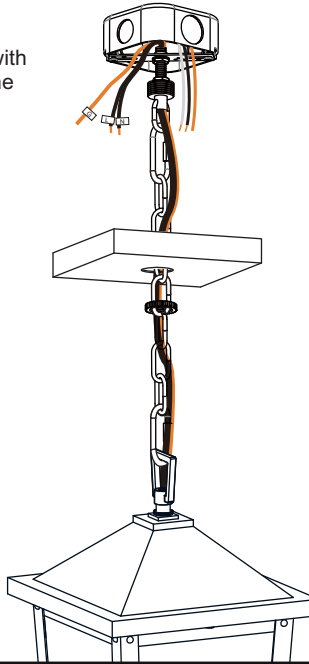

PACKAGE CONTENTS

MOUNTING HARDWARE

INSTALLATION

1 Install Glass Panels

2 Install Fixture Loop

3 Install Cage with Glass Panel

4 Install Crossbar Assembly

5 Install Fixture Chain

OPTIONAL: Adjust Chain as desired, using pliers and soft cloth (neither included).

Suggested chain length for Ceiling height:
8 feet ceiling: use 9 links of chain and 2 quick links
9 feet ceiling: use 19 links of chain and 2 quick links
10 feet ceiling: use 29 links of chain and 2 quick links.

INSTALLATION

6 Pull Supply Wires

Pull the supply wires with ground wire through the chain alternate links.

7 Wiring

8 Install Ceiling Canopy

* Ceiling Canopy shape is varies depends on item purchased.

9 Install Bulb