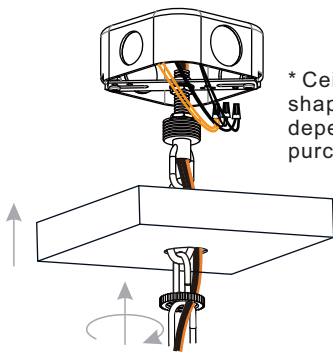

OPTIONAL: Adjust Chain as desired, using pliers and soft cloth (neither included).

Suggested chain length for Ceiling height:
8 feet ceiling: use 9 links of chain and 2 quick links
9 feet ceiling: use 19 links of chain and 2 quick links
10 feet ceiling: use 29 links of chain and 2 quick links.

INSTALLATION

6 Pull Supply Wires

Pull the supply wires with ground wire through the chain alternate links.

7 Wiring

8 Install Ceiling Canopy

* Ceiling Canopy shape is varies depends on item purchased.

9 Install Bulb