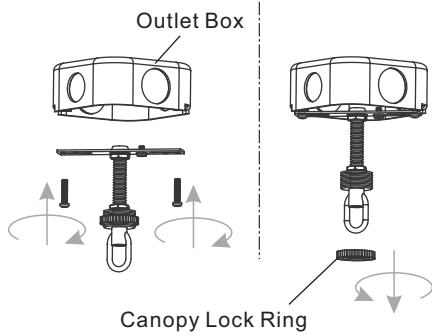

PACKAGE CONTENTS

MOUNTING HARDWARE

INSTALLATION

1 Install Glass Panels

2 Install Fixture Loop

3 Install Cage with Glass Panel

4 Install Crossbar Assembly

5 Install Fixture Chain

OPTIONAL: Adjust Chain as desired, using pliers and soft cloth (neither included).

Suggested chain length for Ceiling height:
8 feet ceiling: use 9 links of chain and 2 quick links
9 feet ceiling: use 19 links of chain and 2 quick links
10 feet ceiling: use 29 links of chain and 2 quick links.