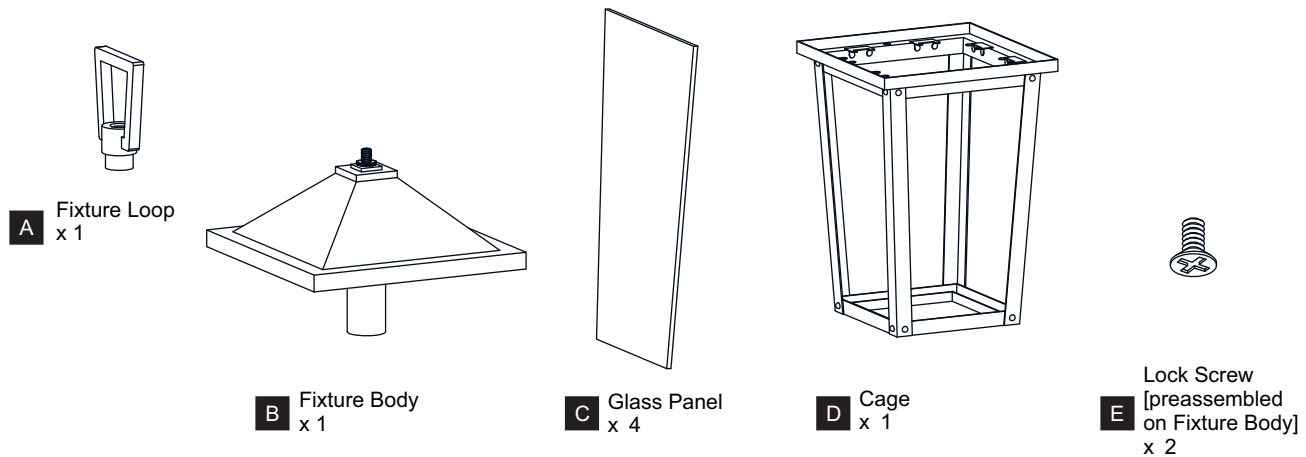

PACKAGE CONTENTS

MOUNTING HARDWARE

INSTALLATION

1 Install Glass Panels

2 Install Fixture Loop

3 Install Cage with Glass Panel

4 Install Crossbar Assembly

5 Install Fixture Chain