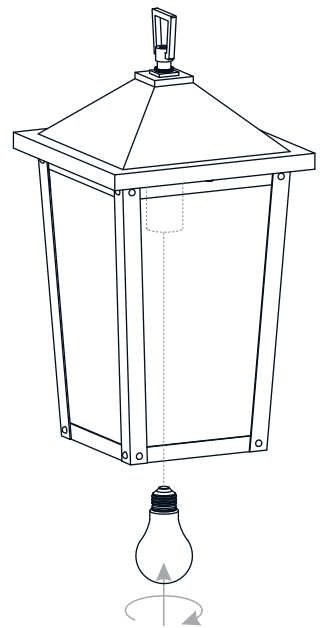

9 Install Bulb

Install one correct bulb referring to fixture markings and/or labels for maximum wattage.

Recommended Bulb Type
(not included):

BULB BASE TYPE
Medium (E26)

100W
MAX
BULB TYPE
TYPE A