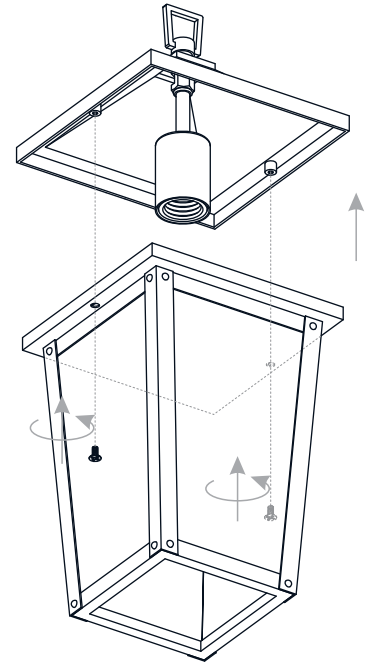

PACKAGE CONTENTS

MOUNTING HARDWARE

INSTALLATION

1 Install Glass Panels

2 Install Fixture Loop

3 Install Cage with Glass Panel

4 Install Crossbar Assembly

5 Install Fixture Chain

OPTIONAL: Adjust Chain as desired, using pliers and soft cloth (neither included).

Suggested chain length for Ceiling height:
8 feet ceiling: use 9 links of chain and 2 quick links
9 feet ceiling: use 19 links of chain and 2 quick links
10 feet ceiling: use 29 links of chain and 2 quick links.