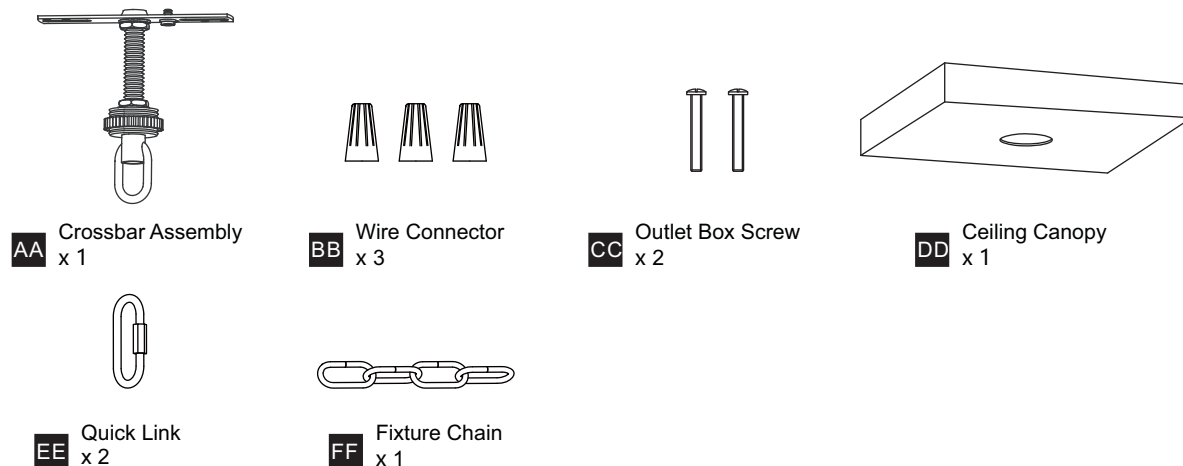

PACKAGE CONTENTS

MOUNTING HARDWARE

INSTALLATION

1 Install Glass Panels

2 Install Fixture Loop

3 Install Cage with Glass Panel

4 Install Crossbar Assembly

5 Install Fixture Chain