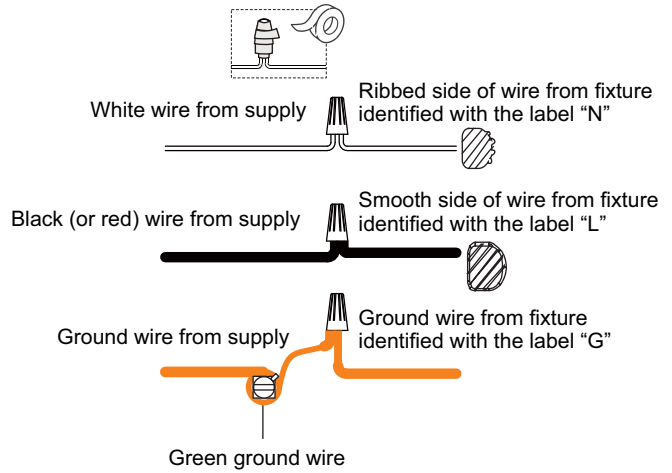

PACKAGE CONTENTS

MOUNTING HARDWARE

INSTALLATION

1 Install Glass Panels

2 Install Fixture Loop

3 Install Cage with Glass Panel

4 Install Crossbar Assembly

5 Install Fixture Chain

OPTIONAL: Adjust Chain as desired, using pliers and soft cloth (neither included).

Suggested chain length for Ceiling height:
8 feet ceiling: use 9 links of chain and 2 quick links
9 feet ceiling: use 19 links of chain and 2 quick links
10 feet ceiling: use 29 links of chain and 2 quick links.

INSTALLATION

6 Pull Supply Wires

Pull the supply wires with ground wire through the chain alternate links.

7 Wiring

8 Install Ceiling Canopy

* Ceiling Canopy shape is varies depends on item purchased.

9 Install Bulb