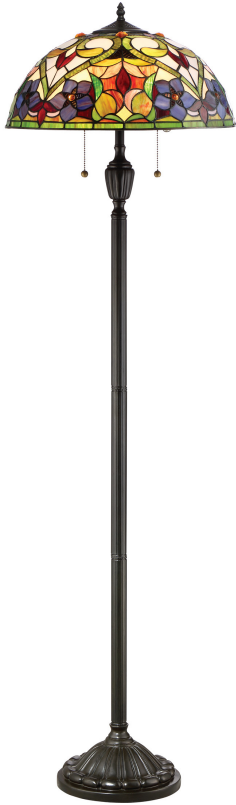

## TFVT9362VB

Violets Floor Lamp

Vintage Bronze

QUOIZEL  
LIGHTING

### DETAILS

Material: Resin

Glass/Shade Description: Tiffany Glass

### LAMPING

Light Source: Incandescent

Bulb Included: No

Bulb Type: Medium Base

Bulb Quantity: 2

Watts per Bulb: 100

### ELECTRICAL

Dimmable: Yes

Voltage: 120v

Wire Length: 8'