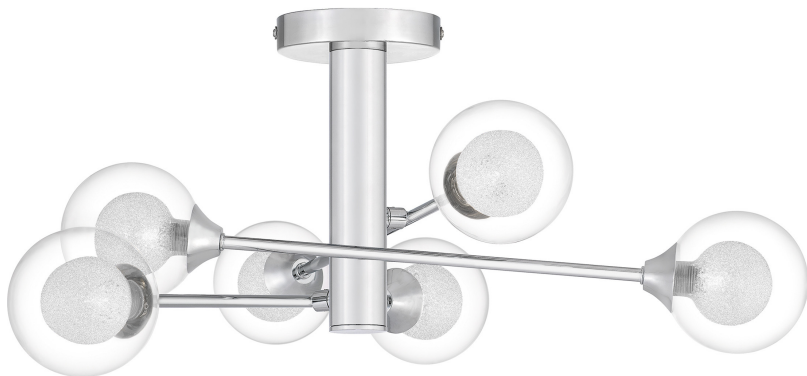

## PCSB1725C

Spellbound Semi-Flush Mount  
Polished Chrome

QUOIZEL  
LIGHTING

### DIMENSIONS

Dimensions: 25.50" W x 10.00" H x 25.50" D

Overall Height: 10"

Canopy Dimensions: 4.75"W x 1.00"D

Weight: 4.00 lbs

### DETAILS

Material: Steel

Glass/Shade Description: Clear Glass Ball  
w/Sandblasted Interior

### ELECTRICAL

Dimmable: Yes

Voltage: 120v

Wire Length: 0.5'