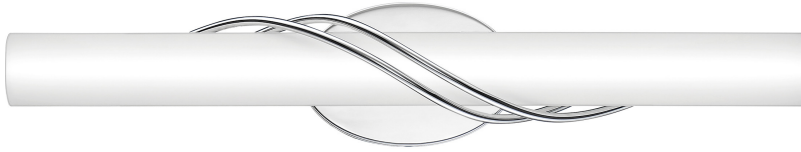

PCSQ8525C

Serenade Bath Light
Polished Chrome

QUOIZEL
LIGHTING

DIMENSIONS

Dimensions: 25.25" W x 4.75" H x 4.00" D

Backplate Dimensions: 4.75"H x 7.00"W

HCWO: 12.25"

Weight: 2.75 lbs

DETAILS

Material: Steel

Glass/Shade Description: Etched glass

LAMPING

Light Source: Integrated LED

PHOTOMETRICS

LED

Lumens: 3291

LED Total Watts: 40

Color Rendering: 90

Color Temperature: Warm (3000K)

ELECTRICAL

Dimmable: Yes

Dimmable To: 5%

Dimmer Type: CL

Voltage: 120v