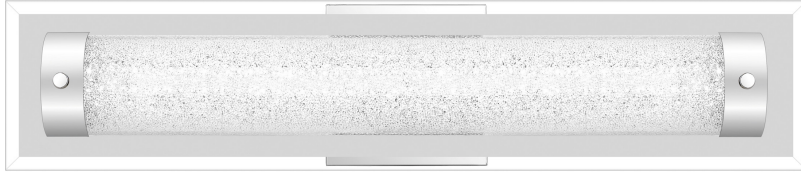

PCGZ8522C

Glitz Bath Light
Polished Chrome

QUOIZEL
LIGHTING

DIMENSIONS

Dimensions: 21.75" W x 4.75" H x 3.25" D

Backplate Dimensions: 4.50"H x 4.50"W

HCWO: 2.5"

Weight: 3.80 lbs

DETAILS

Material: Steel

Glass/Shade Description: Clear Glass with Beads

Shade 2 Description: Clear Glass

LAMPING

Light Source: Integrated LED

PHOTOMETRICS

LED

Lumens: 1760

LED Total Watts: 22

Color Rendering: 90

Color Temperature: Warm (3000K)

ELECTRICAL

Dimmable: Yes

Voltage: 120v

Wire Length: 0.5'