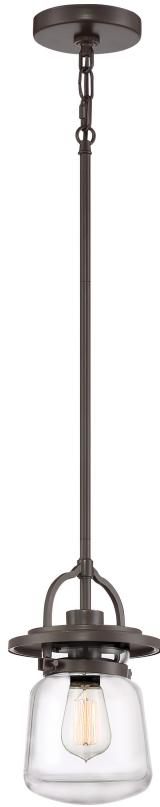

## LLE1507WT

LaSalle Mini Pendant  
Western Bronze

QUOIZEL  
LIGHTING

### DIMENSIONS

Dimensions: 7.00" W x 12.25" H x 7.00" D

Overall Height: 53.75"

Canopy Dimensions: 5.00"W x 5.00"D

Chain/Downrod Length: 2 x 6" & 2 x 12" Downrods

Weight: 5.90 lbs

### DETAILS

Material: Steel

Glass/Shade Description: Clear Glass

### LAMPING

Light Source: Incandescent

Bulb Included: No

Bulb Type: Medium Base

Bulb Quantity: 1

Watts per Bulb: 100