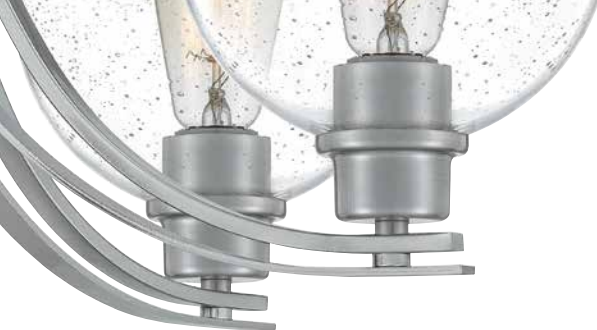

PRUITT

Finish: Brushed Nickel Glass: Clear Seeded

Outfit your home in classic sophistication with the Pruitt collection. The transitional style of these fixtures enhances your décor while also illuminating your home. The simple silhouette comes in your choice of brushed nickel or matte black finish and clear, etched, or seedy glass to allow for a more personalized selection.