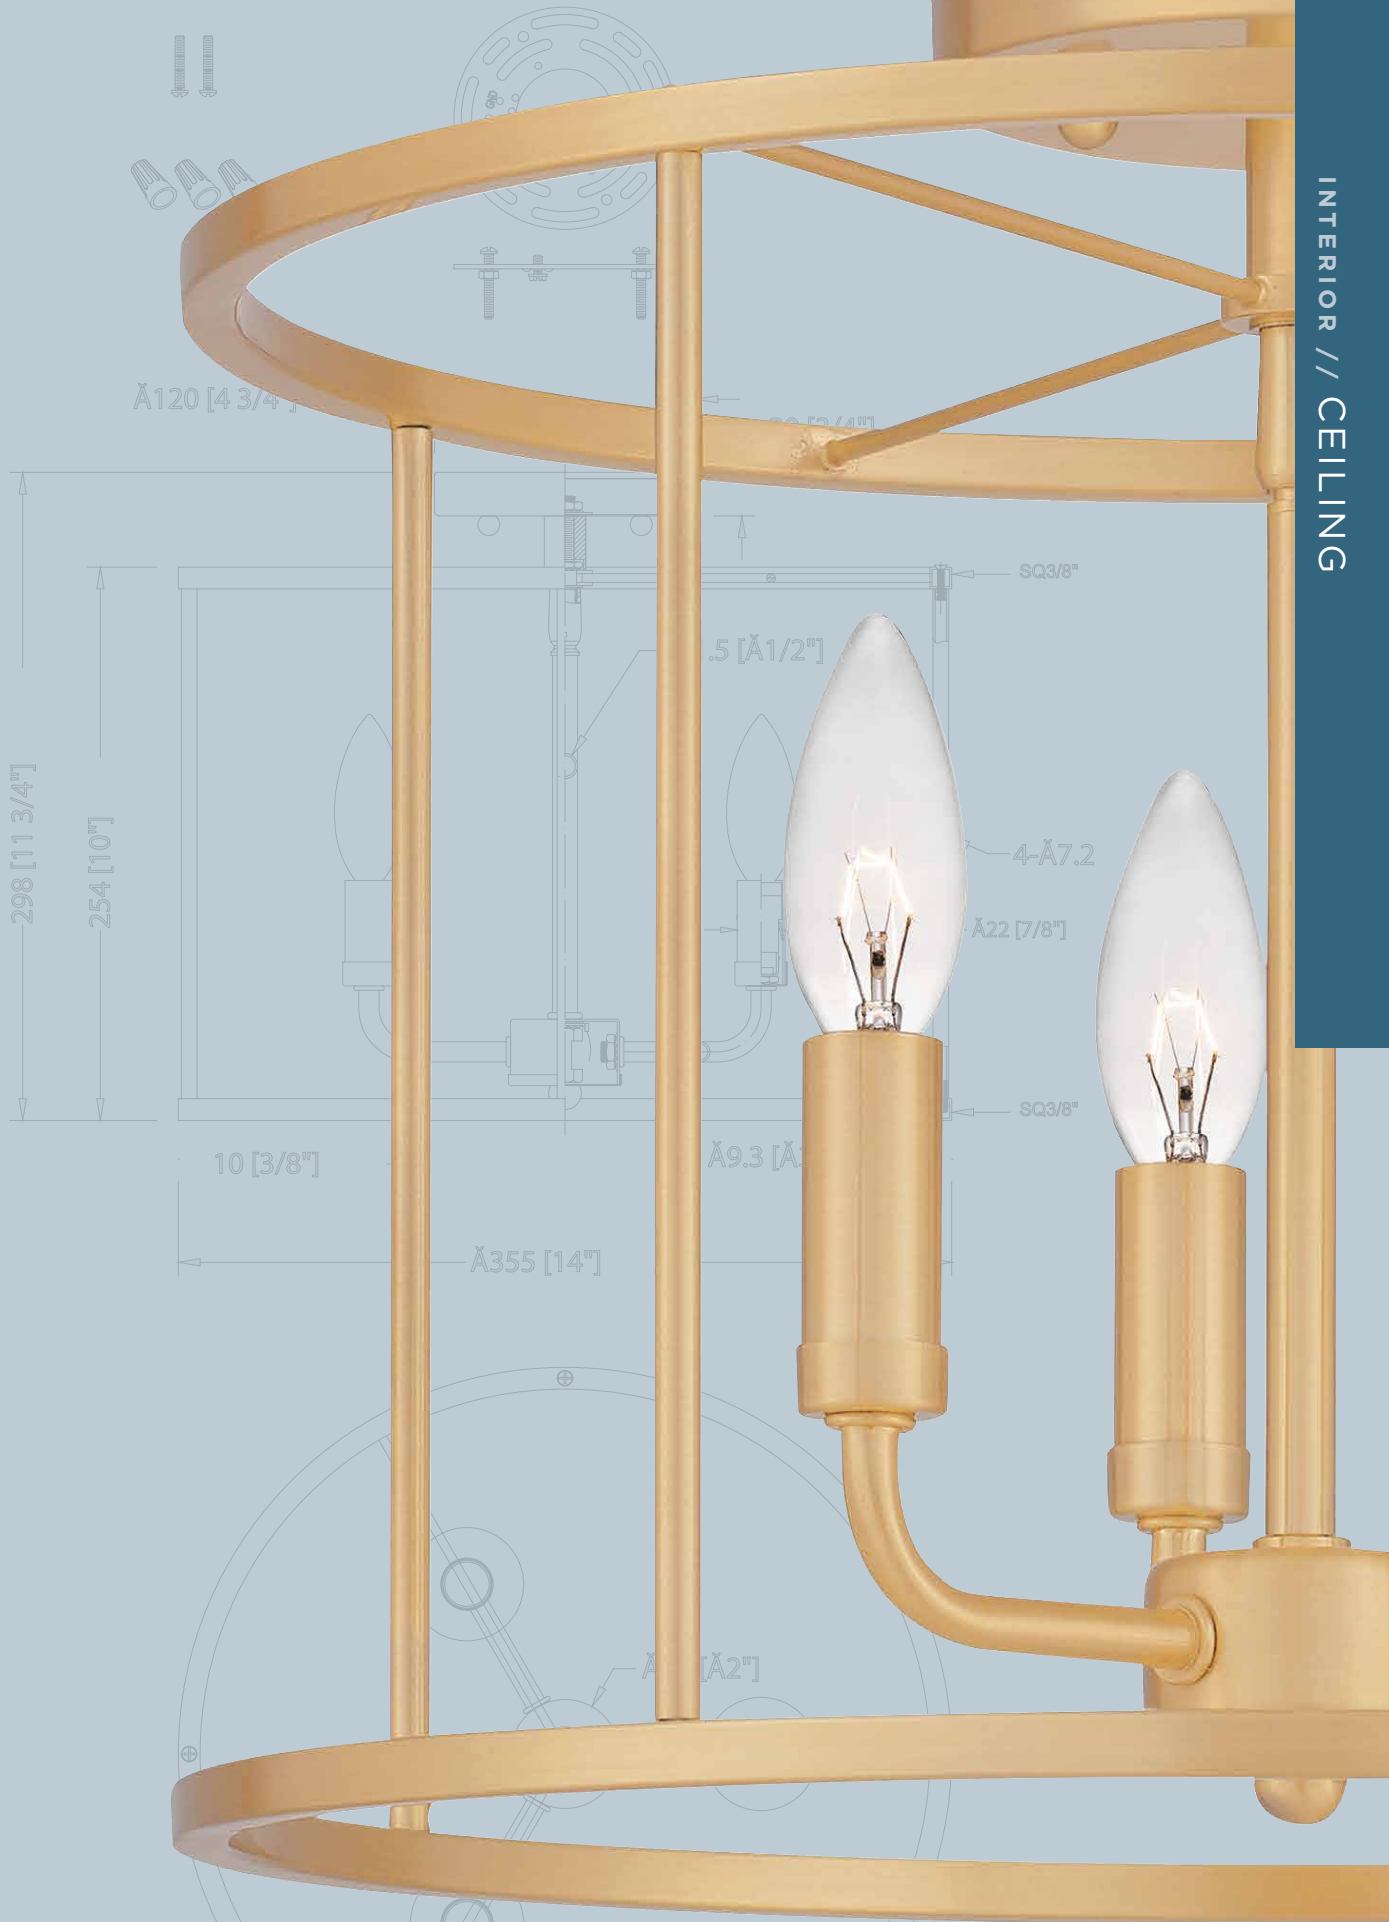

PRUITT | PRUO1507MBK
7.75" H x 4" W x 4" D
Finish: Matte Black
1 - 100 Medium Base (Not Included)
ETL Listed Location: Damp
ADA Compliant: N/A
Shade: White Painted Etched Glass

PRUITT | PRUS1507BN
8" H x 6.5" W x 6.5" D
Finish: Brushed Nickel
1 - 100 Medium Base (Not Included)
ETL Listed Location: Damp
ADA Compliant: N/A
Shade: Clear Seeded Glass

PRUITT | PRUS1507MBK
8" H x 6.5" W x 6.5" D
Finish: Matte Black
1 - 100 Medium Base (Not Included)
ETL Listed Location: Damp
ADA Compliant: N/A
Shade: Clear Seeded Glass

298 [11 3/4"]

254 [10"]

10 [3/8"]

Ä355 [14"]

.5 [Ä1/2"]

4-Ä7.2

Ä22 [7/8"]

SQ3/8"

Ä9.3 [Ä]