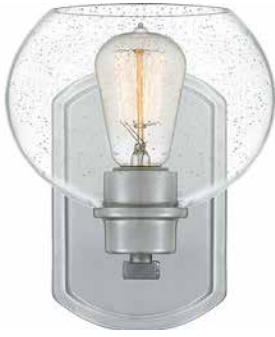

PRUITT | PRUC8607MBK
8.75" H x 6.5" W x 7.75" D
Finish: Matte Black
1 - 100 Medium Base (Not Included)
ETL Listed Location: Damp
ADA Compliant: No
Shade: Clear Glass

B

PRUITT | PRUS8607BN

8.75" H x 6.5" W x 7.75" D

Finish: Brushed Nickel

1 - 100 Medium Base (Not Included)

ETL Listed Location: Damp

ADA Compliant: No

Shade: Clear Seeded Glass