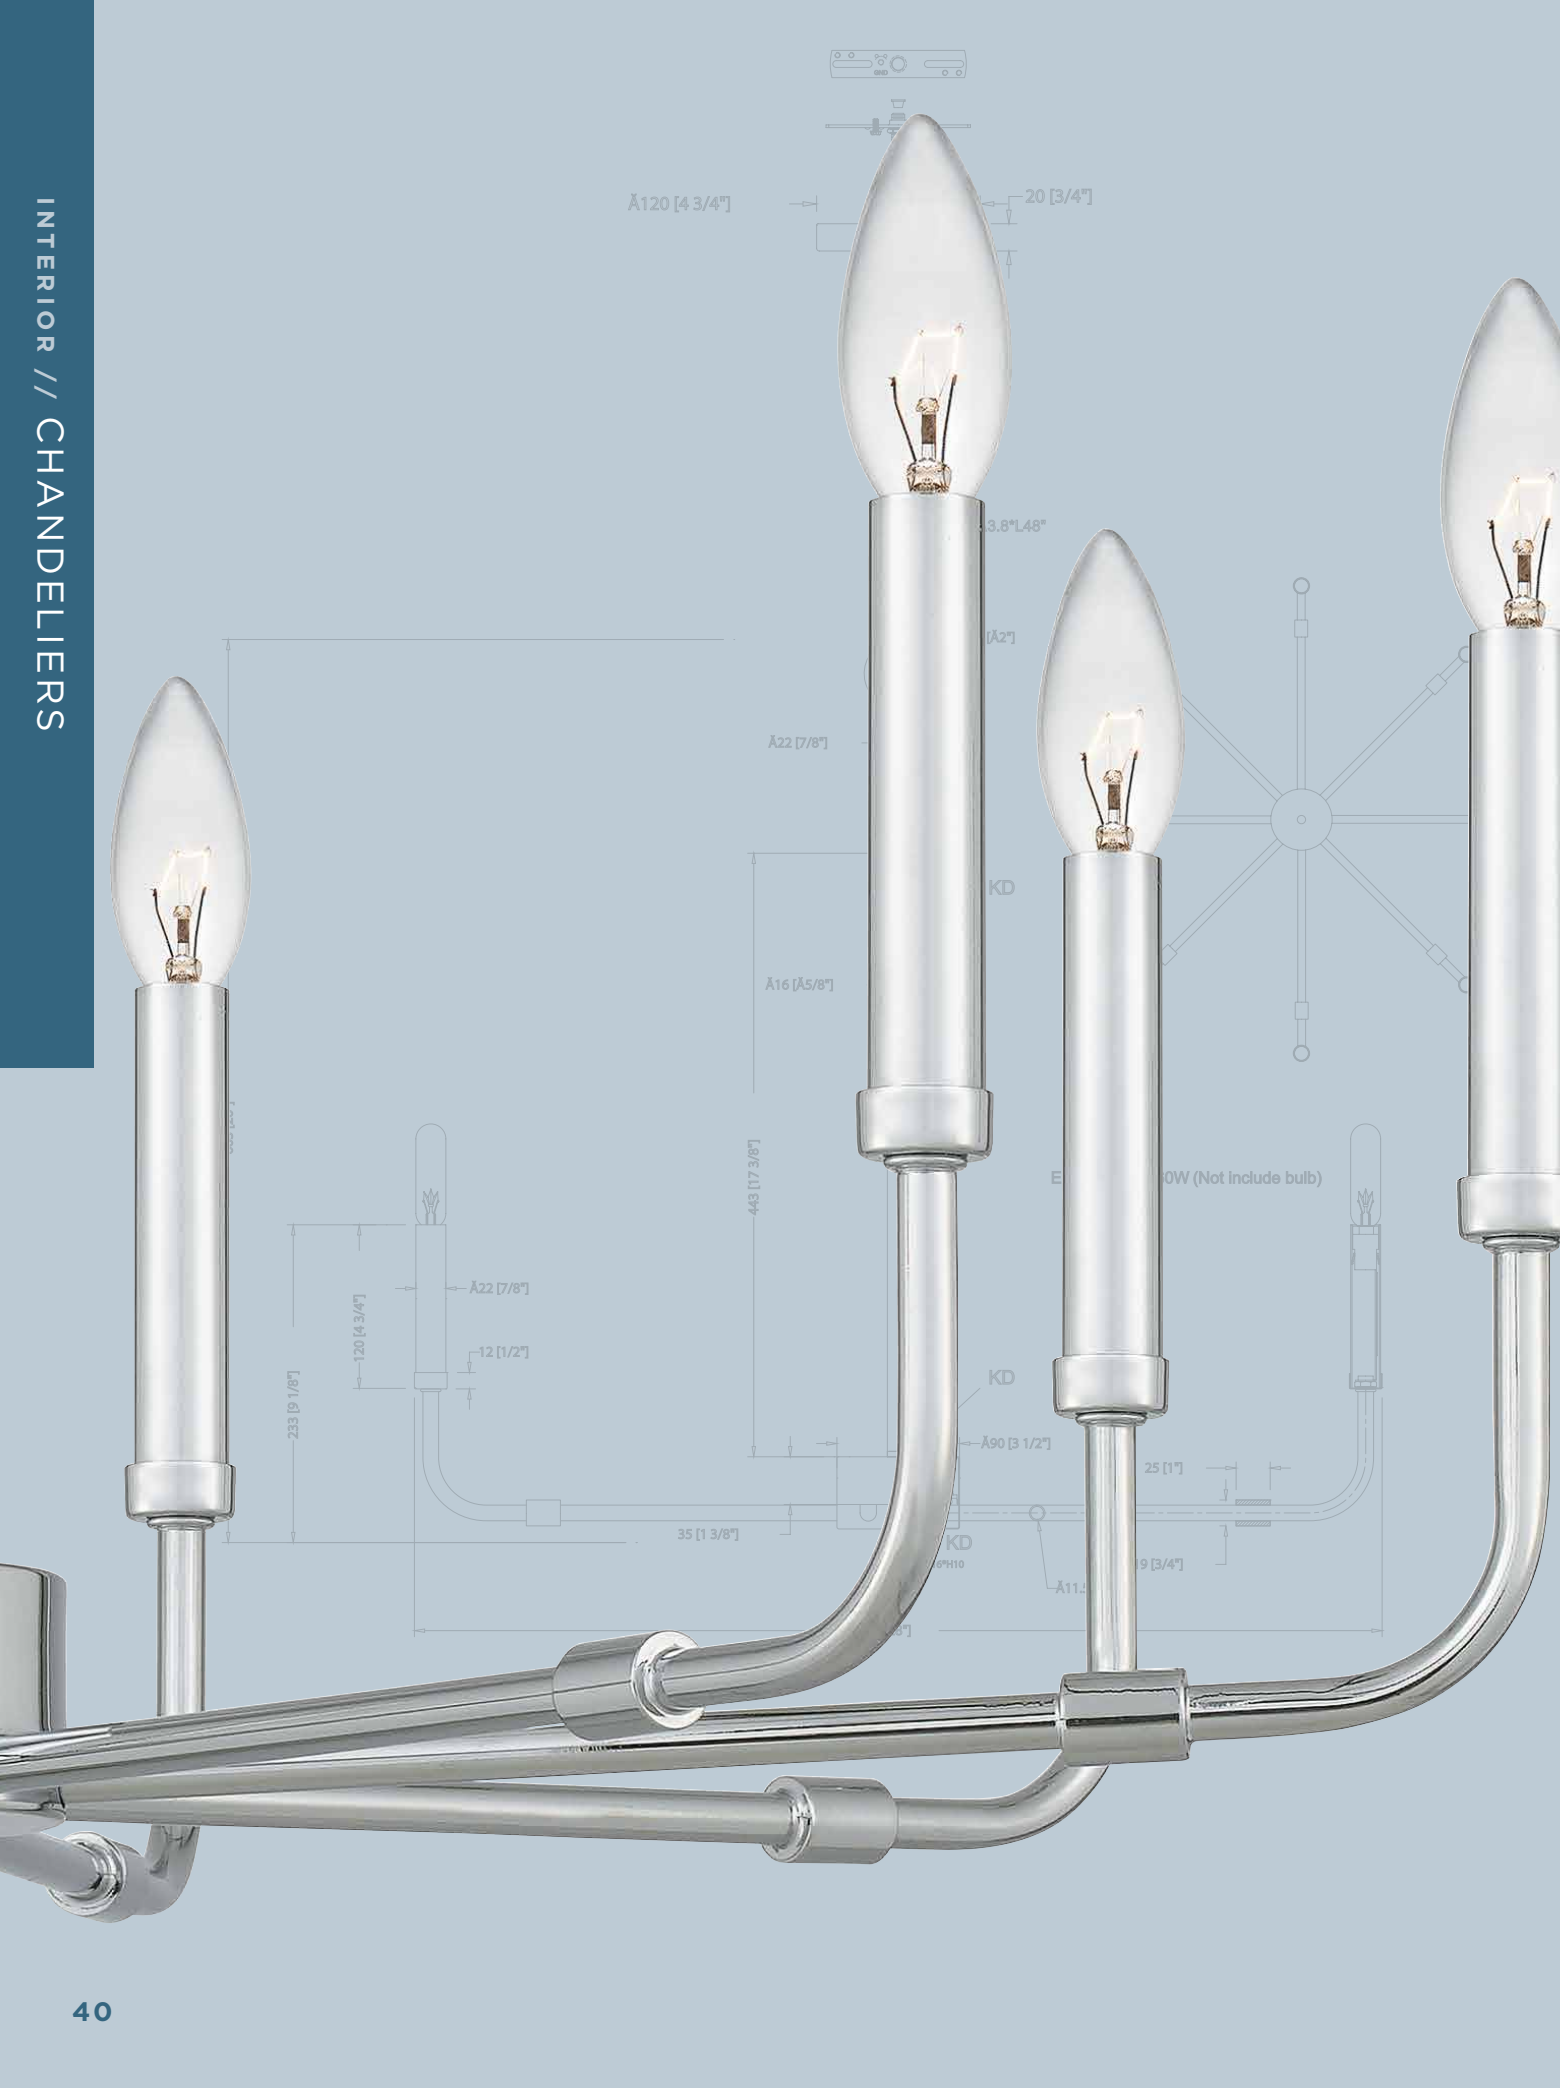

A120 [4 3/4"]

20 [3/4"]

3.8" L48"

A22 [7/8"]

KD

A16 [A5/8"]

443 [17 3/8"]

E 100W (Not include bulb)