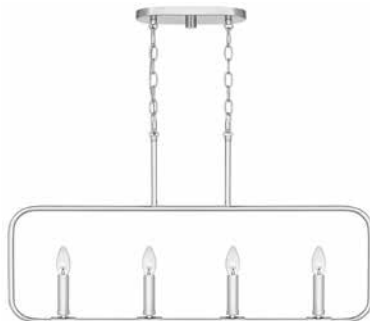

KD

A11.2

19 [3/4"]

B

ABNER | ABR432AB
 19.75" H x 32" W x 1.25" D
 Finish: Aged Brass
 4 - 60 Candelabra Base (Not Included)
 ETL Listed Location: Damp
 ADA Compliant: No

B

ABNER | ABR432C
 19.75" H x 32" W x 1.25" D
 Finish: Polished Chrome
 4 - 60 Candelabra Base (Not Included)
 ETL Listed Location: Damp
 ADA Compliant: No