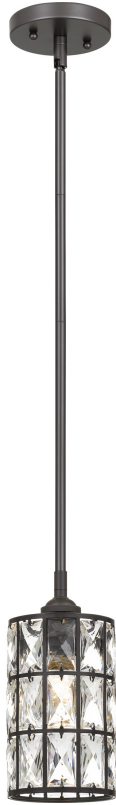

QPP4046WT

Oliver Mini Pendant
Western Bronze

QUOIZEL
LIGHTING

DIMENSIONS

Dimensions: 5.00" W x 9.75" H x 5.00" D

Overall Height: 48.25"

Canopy Dimensions: 4.75"W x 4.75"D

Chain/Downrod Length: 2 x 6" & 2 x 12" Downrods

Weight: 3.90 lbs

DETAILS

Material: Steel

Glass/Shade Description: Clear Crystal

LAMPING

Light Source: Incandescent

Bulb Included: No

Bulb Type: Medium Base

Bulb Quantity: 1

Watts per Bulb: 100

ELECTRICAL

Dimmable: Yes

Voltage: 120v

Wire Length: 8'

INSTALLATION

Location Rating: Damp