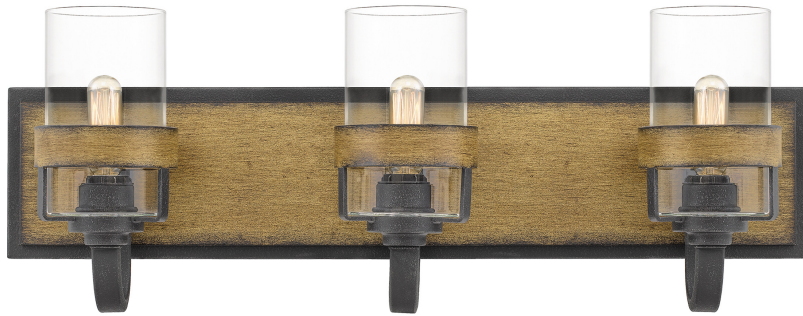

## DETAILS

Material: Steel

Glass/Shade Description: Clear Glass

## LAMPING

Light Source: Incandescent

Bulb Included: No

Bulb Type: Candelabra Base

Bulb Quantity: 3

Watts per Bulb: 60

## ELECTRICAL

Dimmable: Yes

Voltage: 120v

Wire Length: 0.5'